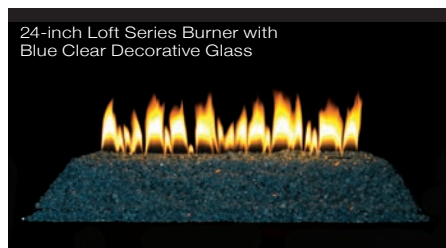

Unconventional Styling, Contemporary Flair, Astonishing Good Looks

Because it does not require a chimney or metal vent stack, where you install your vent-free Loft Series burner or fireplace is limited only by your imagination – in a wall, in an island, in a mantel, in an art installation – the possibilities are boundless.

Loft Series burners install in any certified vent-free firebox or masonry fireplace to help complete your artistic statement. They operate as a vent-free system for supplemental heating. Millivolt systems can be installed in a vented fireplace to provide the ambiance of a fire but without the heat. IP systems include a thermostat remote and must be installed as a Vent-Free system only.

Available in Natural Gas and Propane models in 18-inch (26,000 BTUs), 24-inch (36,000 BTUs), and 30-inch (40,000 BTUs), there's a Loft Series Burner sized perfectly for your fireplace. There is even a special 18-inch (10,000 BTUs) Millivolt Loft burner for bedroom applications – where allowed by code.

24-inch Multi-sided Loft Series burners can be installed in any certified vent-free or masonry see-through or peninsula firebox.

All Loft Series burners are available in remote-ready Millivolt system with a manual Piezo Ignition or Battery Operated Remote Control Intermittent Pilot that allows you to have a standing pilot or operate with an intermittent pilot to save gas.

Decorative Options

Available for all Loft Series Burners and Loft Series Multi-Sided Burners. For a complete list of decorative media, please see page 17.