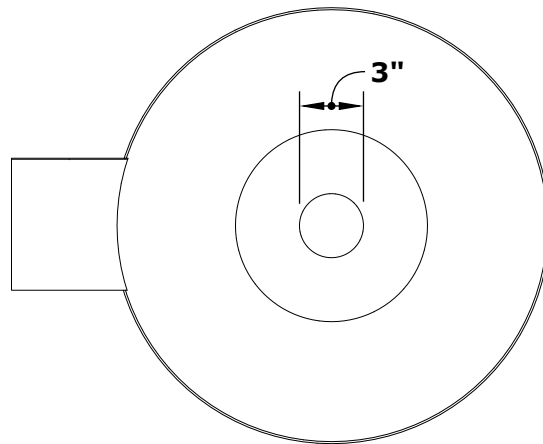

SEDONA WATER BOWL - COPPER

OPT-27RCPRWO

ISOMETRIC VIEW

TOP VIEW

FRONT SIDE VIEW

UNDERSIDE VIEW

Bowl Material: Copper
Bowl Finish: Hammered Copper, Patina Finish