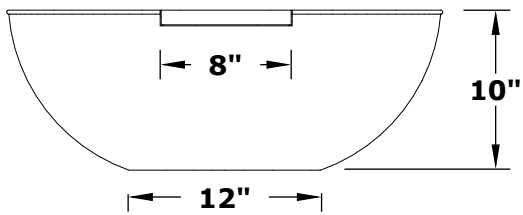

SEDONA WATER BOWL - COPPER

OPT-27RCPRWO

ISOMETRIC VIEW

TOP VIEW

FRONT SIDE VIEW

UNDERSIDE VIEW

Bowl Material: Copper
Bowl Finish: Hammered Copper, Patina Finish