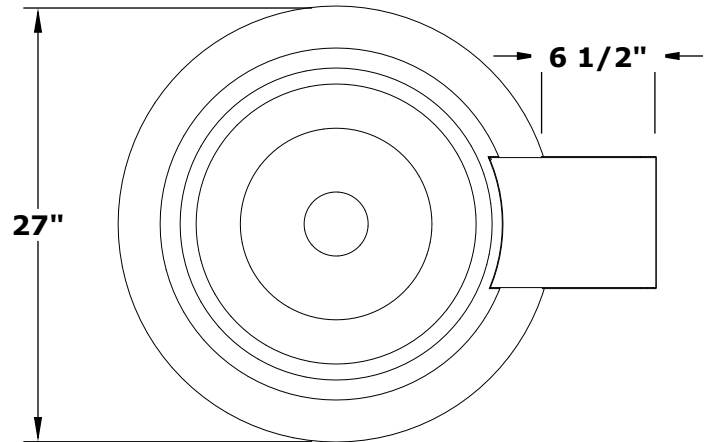

SEDONA WATER BOWL - COPPER

OPT-27RCPRWO

ISOMETRIC VIEW

TOP VIEW

FRONT SIDE VIEW

UNDERSIDE VIEW

Bowl Material: Copper
Bowl Finish: Hammered Copper, Patina Finish