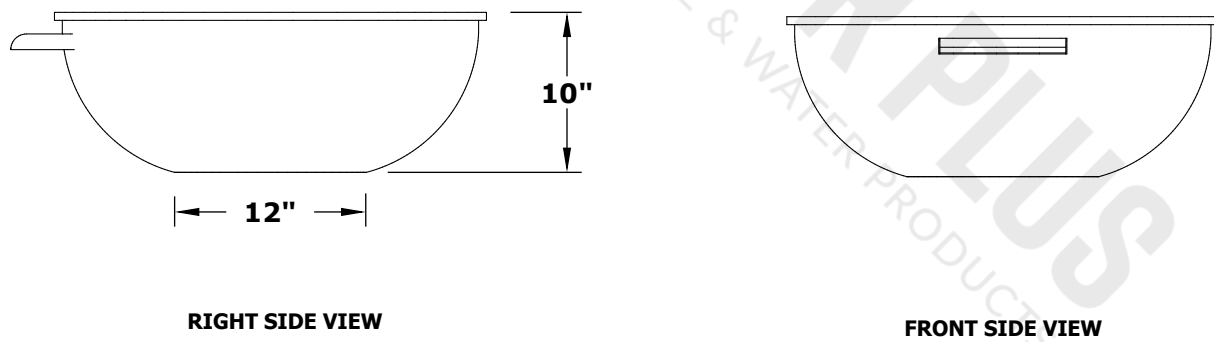

SEDONA POWDER PLANTER & WATER BOWL

GPM: 7-10

Bowl Material: Galvanized Steel

<i>Drawn By</i>	Murguia M.
<i>Date Created</i>	August 5, 2021