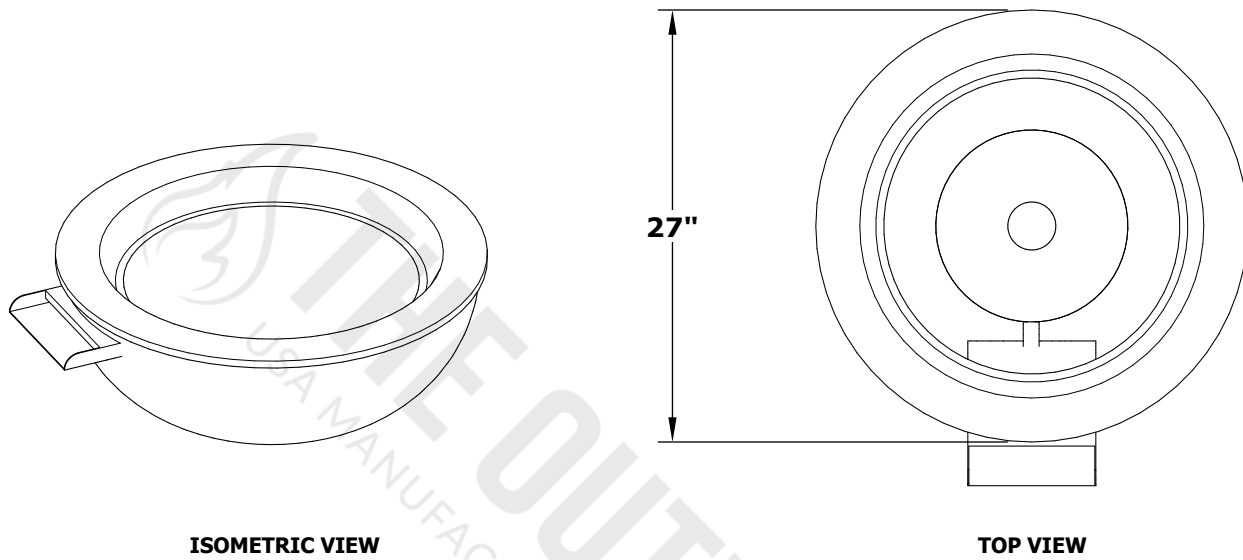

SEDONA POWDER PLANTER & WATER BOWL

GPM: 7-10

Bowl Material: Galvanized Steel

<i>Drawn By</i>	Murguia M.
<i>Date Created</i>	August 5, 2021