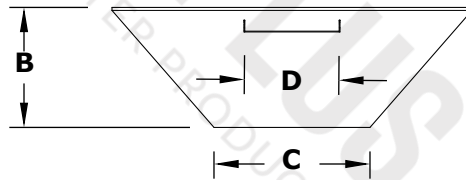

MAYA COPPER PLANTER & WATER BOWL

Stainless Steel

ISOMETRIC VIEW

TOP VIEW

RIGHT SIDE VIEW

FRONT SIDE VIEW

SKU	A	B	C	D	GPM
OPT-24SQSSPW	24"	10"	12"	8"	7-10
OPT-30SQSSPW	30"	10"	15"	8"	7-10
OPT-36SQSSPW	36"	12"	18"	10"	7-10