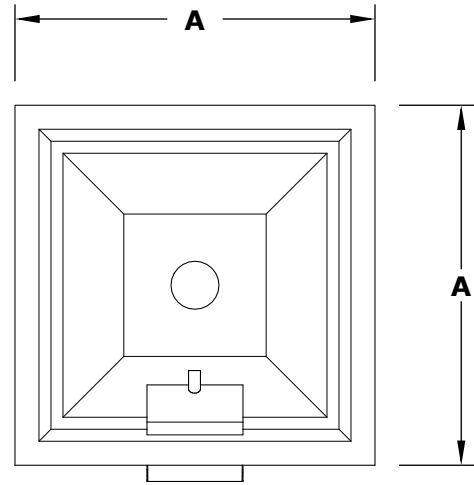

MAYA COPPER PLANTER & WATER BOWL

Stainless Steel

ISOMETRIC VIEW

TOP VIEW

RIGHT SIDE VIEW

FRONT SIDE VIEW

SKU	A	B	C	D	GPM
OPT-24SQSSPW	24"	10"	12"	8"	7-10
OPT-30SQSSPW	30"	10"	15"	8"	7-10
OPT-36SQSSPW	36"	12"	18"	10"	7-10