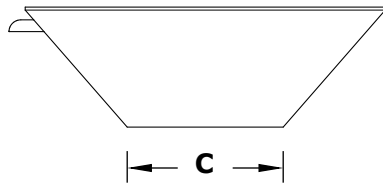

MAYA COPPER PLANTER & WATER BOWL

Stainless Steel

ISOMETRIC VIEW

TOP VIEW

RIGHT SIDE VIEW

FRONT SIDE VIEW

SKU	A	B	C	D	GPM
OPT-24SQSSPW	24"	10"	12"	8"	7-10
OPT-30SQSSPW	30"	10"	15"	8"	7-10
OPT-36SQSSPW	36"	12"	18"	10"	7-10

Bowl Material: Stainless Steel
 Burner Material: 304 Stainless Steel