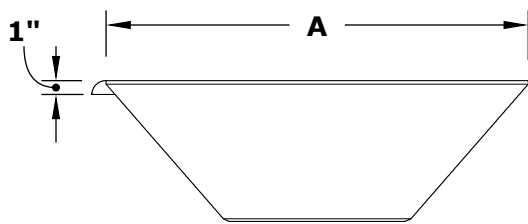

# MAYA PLANTER & WATER BOWL

Powder Coat Finish

ISOMETRIC VIEW

TOP VIEW

RIGHT SIDE VIEW

Smooth Flow Water Fitting (1 1/2" Connection)

SECTION CUT

FRONT SIDE VIEW

1 1/2" Inlet

SKU	A	B	C	D	E	F	GPM
OPT-24SQPCPW	24"	10"	12"	2"	8"	3.5"	7-10
OPT-30SQPCPW	30"	10"	15"	2.5"	8"	3.5"	7-10
OPT-36SQPCPW	36"	12"	18"	3"	10"	3.5"	7-10

Bowl Material: Aluminum  
 Finish: Powder Coat  
 Includes: Bowl, Copper Scupper,  
 Water Fitting