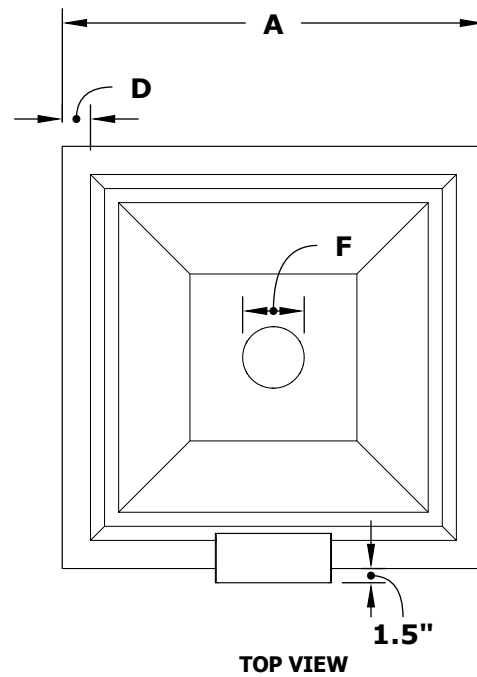

# MAYA PLANTER & WATER BOWL

Powder Coat Finish

ISOMETRIC VIEW

TOP VIEW

RIGHT SIDE VIEW

Smooth Flow Water Fitting (1 1/2" Connection)

SECTION CUT

FRONT SIDE VIEW

1 1/2" Inlet

SKU	A	B	C	D	E	F	GPM
OPT-24SQPCPW	24"	10"	12"	2"	8"	3.5"	7-10
OPT-30SQPCPW	30"	10"	15"	2.5"	8"	3.5"	7-10
OPT-36SQPCPW	36"	12"	18"	3"	10"	3.5"	7-10

Bowl Material: Aluminum  
 Finish: Powder Coat  
 Includes: Bowl, Copper Scupper,  
 Water Fitting