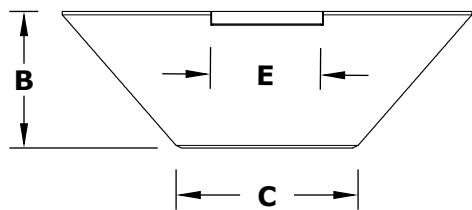

# MAYA PLANTER & WATER BOWL

Powder Coat Finish

ISOMETRIC VIEW

TOP VIEW

RIGHT SIDE VIEW

Smooth Flow Water Fitting (1 1/2" Connection)

SECTION CUT

FRONT SIDE VIEW

1 1/2" Inlet

SKU	A	B	C	D	E	F	GPM
OPT-24SQPCPW	24"	10"	12"	2"	8"	3.5"	7-10
OPT-30SQPCPW	30"	10"	15"	2.5"	8"	3.5"	7-10
OPT-36SQPCPW	36"	12"	18"	3"	10"	3.5"	7-10

Bowl Material: Aluminum  
 Finish: Powder Coat  
 Includes: Bowl, Copper Scupper,  
 Water Fitting