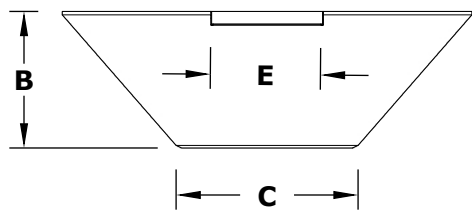

MAYA PLANTER & WATER BOWL

WOOD GRAIN

ISOMETRIC VIEW

TOP VIEW

RIGHT SIDE VIEW

Smooth Flow Water Fitting (1 1/2" Connection)

SECTION CUT

FRONT SIDE VIEW

1 1/2" Inlet

SKU	A	B	C	E	F	GPM
OPT-24SWGPPW	24"	10.5"	13"	8"	3"	7-10
OPT-30SWGPPW	30"	10.5"	13"	8"	3"	7-10

Fire Bowl Material: GFRC Concrete
 Finish: Smooth Finish
 Includes: Bowl, Copper Scupper,
 Water Fitting