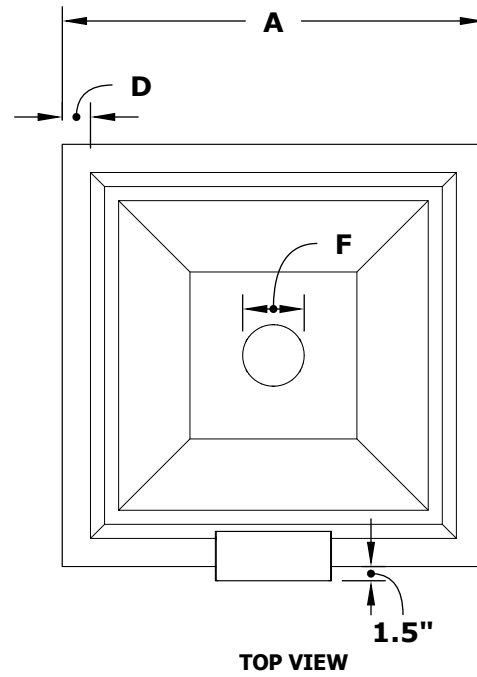

MAYA PLANTER & WATER BOWL

WOOD GRAIN

ISOMETRIC VIEW

TOP VIEW

RIGHT SIDE VIEW

Smooth Flow Water Fitting (1 1/2" Connection)

SECTION CUT

FRONT SIDE VIEW

1 1/2" Inlet

SKU	A	B	C	E	F	GPM
OPT-24SWGPPW	24"	10.5"	13"	8"	3"	7-10
OPT-30SWGPPW	30"	10.5"	13"	8"	3"	7-10

Fire Bowl Material: GFRC Concrete
 Finish: Smooth Finish
 Includes: Bowl, Copper Scupper,
 Water Fitting