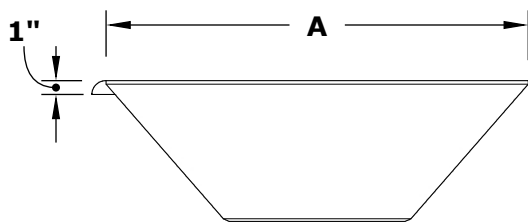

MAYA PLANTER & WATER BOWL

WOOD GRAIN

ISOMETRIC VIEW

TOP VIEW

RIGHT SIDE VIEW

Smooth Flow Water Fitting (1 1/2" Connection)

SECTION CUT

FRONT SIDE VIEW

1 1/2" Inlet

SKU	A	B	C	E	F	GPM
OPT-24SWGPPW	24"	10.5"	13"	8"	3"	7-10
OPT-30SWGPPW	30"	10.5"	13"	8"	3"	7-10

Fire Bowl Material: GFRC Concrete
 Finish: Smooth Finish
 Includes: Bowl, Copper Scupper,
 Water Fitting