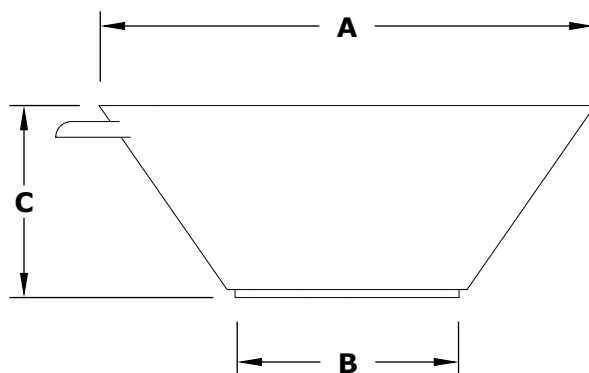

CAZO PLANTER & WATER BOWL - POWDER COAT

ISOMETRIC VIEW

RIGHT SIDE VIEW

TOP VIEW

BOTTOM SIDE VIEW

SKU	A	B	C	D	GPM
OPT-R24PCPW	24"	10"	10"	8"	7-10
OPT-R30PCFWE12V	30"	16"	12"	8"	7-10
OPT-R36PCFWE12V	36"	20"	12"	10"	7-10

Bowl Material: Aluminum
Finish: Powder Coat