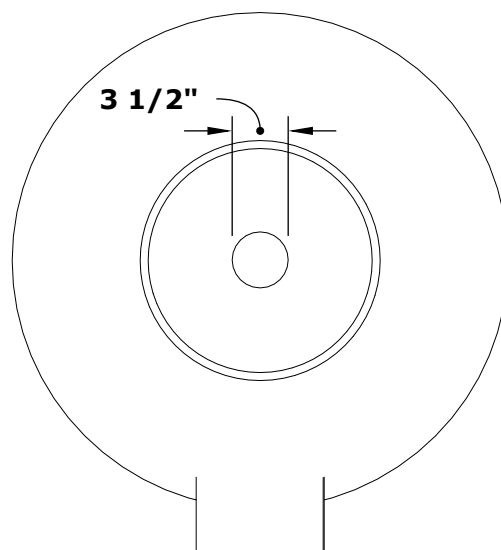

CAZO PLANTER & WATER BOWL - POWDER COAT

ISOMETRIC VIEW

RIGHT SIDE VIEW

TOP VIEW

BOTTOM SIDE VIEW

SKU	A	B	C	D	GPM
OPT-R24PCPW	24"	10"	10"	8"	7-10
OPT-R30PCFWE12V	30"	16"	12"	8"	7-10
OPT-R36PCFWE12V	36"	20"	12"	10"	7-10