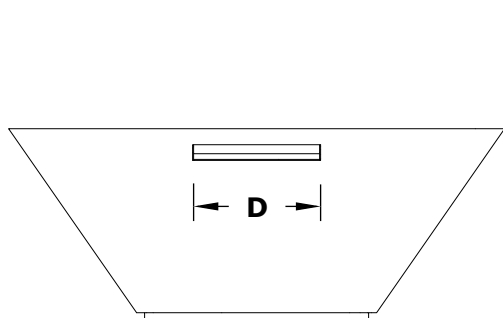

CAZO PLANTER & WATER BOWL - POWDER COAT

ISOMETRIC VIEW

RIGHT SIDE VIEW

TOP VIEW

BOTTOM SIDE VIEW

SKU	A	B	C	D	GPM
OPT-R24PCPW	24"	10"	10"	8"	7-10
OPT-R30PCFWE12V	30"	16"	12"	8"	7-10
OPT-R36PCFWE12V	36"	20"	12"	10"	7-10