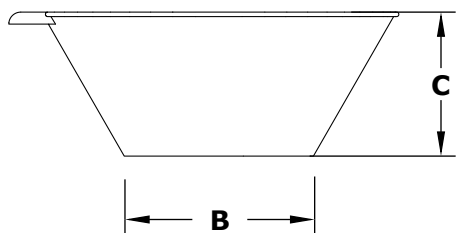

# CAZO PLANTER & WATER BOWL - COPPER

**ISOMETRIC VIEW**

**TOP VIEW**

**RIGHT SIDE VIEW**

**FRONT SIDE VIEW**

PART NUMBER	A	B	C	D	GPM
OPT-R24CPW	24"	10"	10"	8"	7-10
OPT-R30CPW	30"	15"	12"	8"	7-10
OPT-R36CPW	34"	15"	12"	12"	7-10