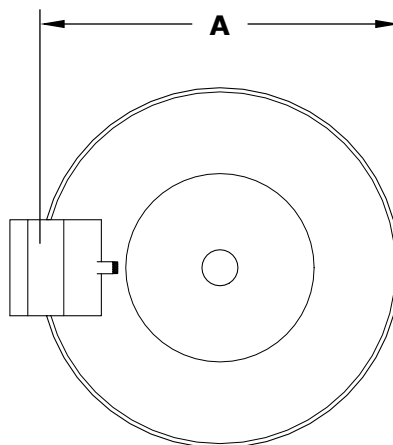

# CAZO PLANTER & WATER BOWL - COPPER

**ISOMETRIC VIEW**

**TOP VIEW**

**RIGHT SIDE VIEW**

**FRONT SIDE VIEW**

PART NUMBER	A	B	C	D	GPM
OPT-R24CPW	24"	10"	10"	8"	7-10
OPT-R30CPW	30"	15"	12"	8"	7-10
OPT-R36CPW	34"	15"	12"	12"	7-10

Fire Bowl Material: Copper  
 Finish: Hammered Patina Finish