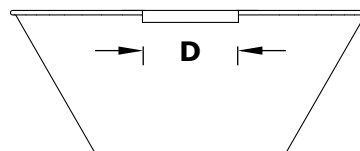

# CAZO PLANTER & WATER BOWL - COPPER

**ISOMETRIC VIEW**

**TOP VIEW**

**RIGHT SIDE VIEW**

**FRONT SIDE VIEW**

PART NUMBER	A	B	C	D	GPM
OPT-R24CPW	24"	10"	10"	8"	7-10
OPT-R30CPW	30"	15"	12"	8"	7-10
OPT-R36CPW	34"	15"	12"	12"	7-10