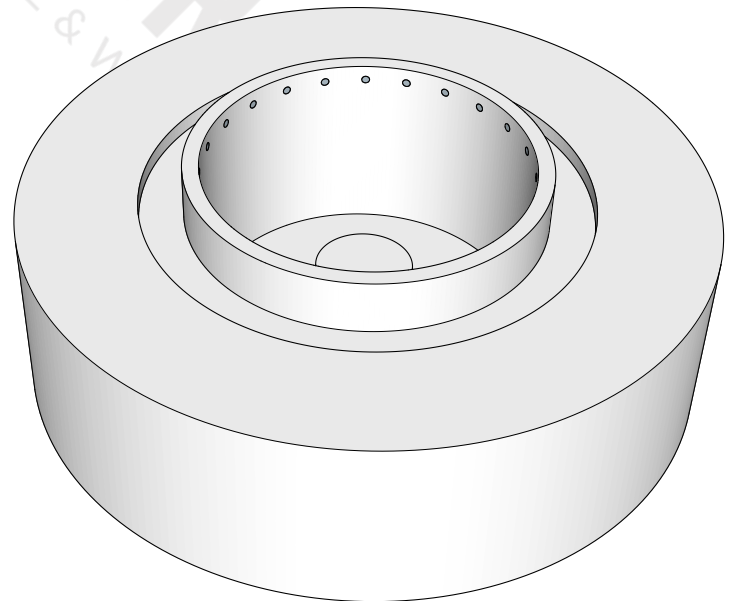

The Artemis Fire Sculpture

Metal - Powder Coat/ Corten Steel/ Stainless Steel

TOP VIEW

FRONT SIDE VIEW

BOTTOM VIEW

SPECIFICATION

PART NUMBER	A	B	C
TFL-ARMS36	42"	12"	19"

Wood Burning

ISOMETRIC VIEW

Drawn By	Mia L.
Date Created	July 19, 2023