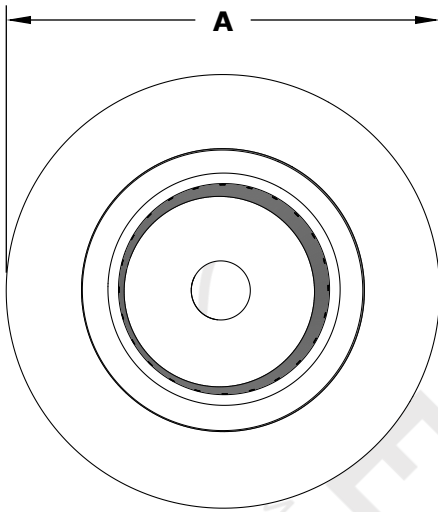

The Artemis Fire Sculpture

Metal - Powder Coat/ Corten Steel/ Stainless Steel

TOP VIEW

FRONT SIDE VIEW

BOTTOM VIEW

SPECIFICATION

PART NUMBER	A	B	C
TFL-ARMS36	42"	12"	19"

Wood Burning

ISOMETRIC VIEW

Drawn By	Mia L.
Date Created	July 19, 2023