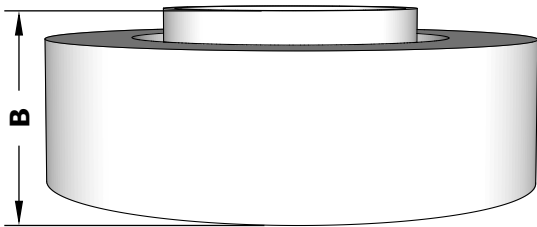

The Artemis Fire Sculpture

Metal - Powder Coat/ Corten Steel/ Stainless Steel

TOP VIEW

FRONT SIDE VIEW

BOTTOM VIEW

SPECIFICATION

PART NUMBER	A	B	C
TFL-ARMS36	42"	12"	19"

Wood Burning

ISOMETRIC VIEW

Drawn By	Mia L.
Date Created	July 19, 2023