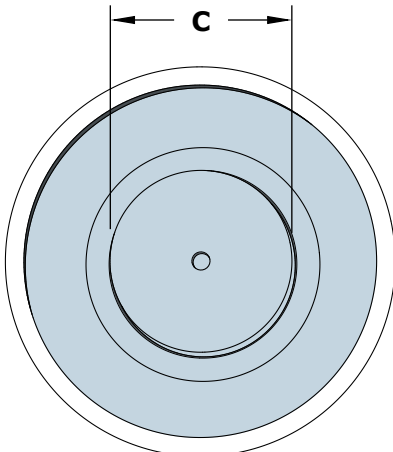

The Artemis Fire Sculpture

Metal - Powder Coat/ Corten Steel/ Stainless Steel

TOP VIEW

FRONT SIDE VIEW

BOTTOM VIEW

SPECIFICATION

PART NUMBER	A	B	C
TFL-ARMS36	42"	12"	19"

Wood Burning

ISOMETRIC VIEW

Drawn By	Mia L.
Date Created	July 19, 2023