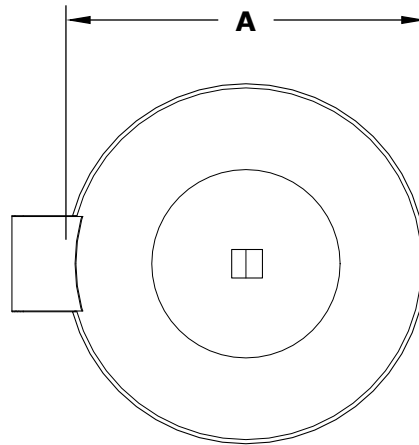

# CAZO WATER BOWL - COPPER

**ISOMETRIC VIEW**

**TOP VIEW**

**RIGHT SIDE VIEW**

**FRONT SIDE VIEW**

PART NUMBER	A	B	C	D	GPM
OPT-R24CPWO	24"	10"	10"	8"	7-10
OPT-R30CPWO	30"	15"	12"	8"	7-10
OPT-R36CPWO	34"	15"	12"	12"	7-10

Fire Bowl Material: Copper  
Finish: Hammered Patina Finish