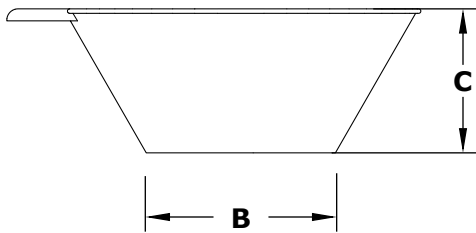

# CAZO WATER BOWL - COPPER

**ISOMETRIC VIEW**

**TOP VIEW**

**RIGHT SIDE VIEW**

**FRONT SIDE VIEW**

PART NUMBER	A	B	C	D	GPM
OPT-R24CPWO	24"	10"	10"	8"	7-10
OPT-R30CPWO	30"	15"	12"	8"	7-10
OPT-R36CPWO	34"	15"	12"	12"	7-10