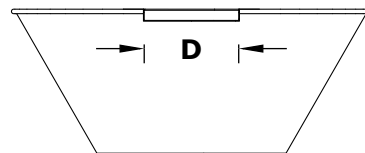

# CAZO WATER BOWL - COPPER

**ISOMETRIC VIEW**

**TOP VIEW**

**RIGHT SIDE VIEW**

**FRONT SIDE VIEW**

PART NUMBER	A	B	C	D	GPM
OPT-R24CPWO	24"	10"	10"	8"	7-10
OPT-R30CPWO	30"	15"	12"	8"	7-10
OPT-R36CPWO	34"	15"	12"	12"	7-10