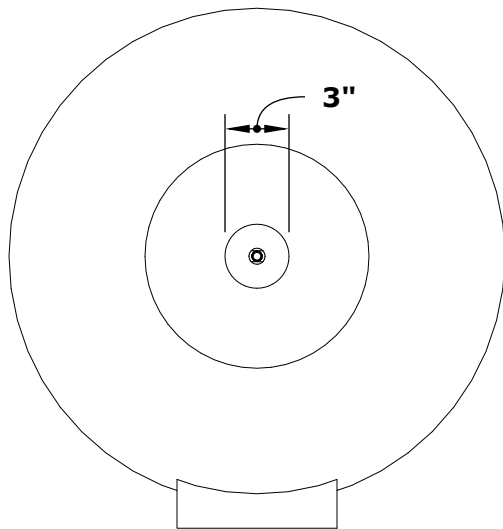

CAZO FIRE & WATER BOWL - WOOD GRAIN

ISOMETRIC VIEW

FRONT SIDE VIEW

RIGHT SIDE VIEW

TOP VIEW

SKU	A	B	C	D	GPM
OPT-24RWGWO	24"	8"	12"	2"	7-10
OPT-32RWGWO	32"	10"	12"	2"	7-10

Fire Pit Material: GFRC Wood Grain
 Pan Material: 304 Stainless Steel
 Burner Material: 304 Stainless Steel

Standard 2" Depth on all pans
12V ELECTRONIC IGNITION
 ANSI Z21.97-(2017) / CSA 2.41-(2017)

Match Lit Unit Includes: Pan, Burner, Gas Orifice, Gas Hoses, Key Valve, Key,
 12v Ignition Unit Includes: Pan, Burner, Gas Orifice, Gas Hoses, Key Valve, Key, Plug & Play Electronic Valve, Pilot Igniter.