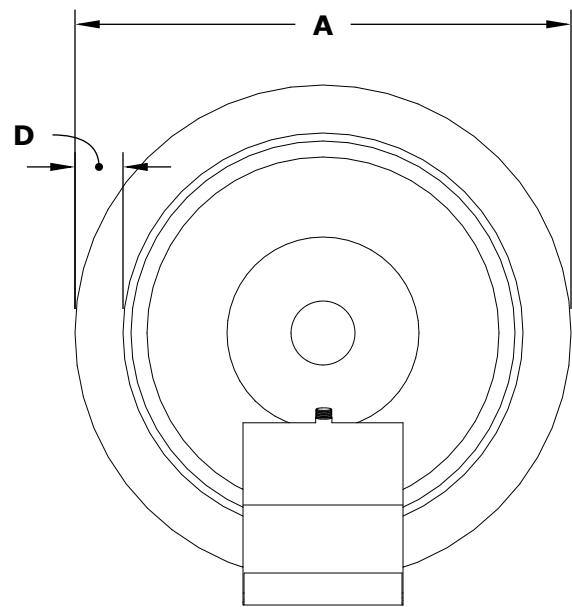

CAZO FIRE & WATER BOWL - WOOD GRAIN

ISOMETRIC VIEW

FRONT SIDE VIEW

RIGHT SIDE VIEW

TOP VIEW

SKU	A	B	C	D	GPM
OPT-24RWGWO	24"	8"	12"	2"	7-10
OPT-32RWGWO	32"	10"	12"	2"	7-10

Fire Pit Material: GFRC Wood Grain
 Pan Material: 304 Stainless Steel
 Burner Material: 304 Stainless Steel

Standard 2" Depth on all pans
12V ELECTRONIC IGNITION
 ANSI Z21.97-(2017) / CSA 2.41-(2017)

Match Lit Unit Includes: Pan, Burner, Gas Orifice, Gas Hoses, Key Valve, Key,
 12v Ignition Unit Includes: Pan, Burner, Gas Orifice, Gas Hoses, Key Valve, Key, Plug & Play Electronic Valve, Pilot Igniter.