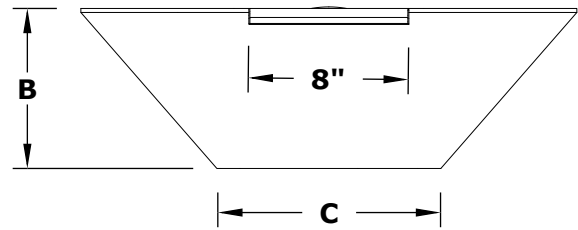

CAZO FIRE & WATER BOWL - WOOD GRAIN

ISOMETRIC VIEW

FRONT SIDE VIEW

RIGHT SIDE VIEW

TOP VIEW

SKU	A	B	C	D	GPM
OPT-24RWGWO	24"	8"	12"	2"	7-10
OPT-32RWGWO	32"	10"	12"	2"	7-10

Fire Pit Material: GFRC Wood Grain
 Pan Material: 304 Stainless Steel
 Burner Material: 304 Stainless Steel

Standard 2" Depth on all pans
12V ELECTRONIC IGNITION
 ANSI Z21.97-(2017) / CSA 2.41-(2017)

Match Lit Unit Includes: Pan, Burner, Gas Orifice, Gas Hoses, Key Valve, Key,
 12v Ignition Unit Includes: Pan, Burner, Gas Orifice, Gas Hoses, Key Valve, Key, Plug & Play Electronic Valve, Pilot Igniter.