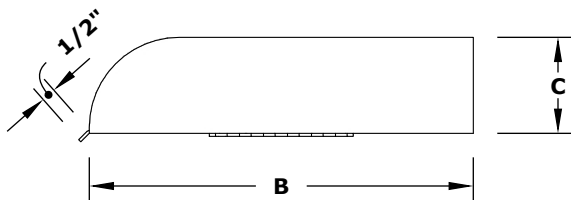

STRAIGHT SPILLWAY

MATERIAL: COPPER

FINISH: SMOOTH PATINA COPPER

ISOMETRIC VIEW

TOP VIEW

Perforated Material
For Extra Grip

ISOMETRIC VIEW

FRONT SIDE VIEW

RIGHT SIDE VIEW

SKU	A	B	C
OPT-SS6	6"	8"	2"
OPT-SS8	8"	8"	2"
OPT-SS10	10"	8"	2"
OPT-SS12	12"	8"	2"