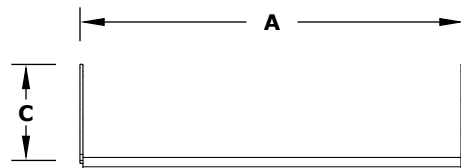

STRAIGHT SPILLWAY

MATERIAL: COPPER

FINISH: SMOOTH PATINA COPPER

ISOMETRIC VIEW

TOP VIEW

Perforated Material
For Extra Grip

ISOMETRIC VIEW

FRONT SIDE VIEW

RIGHT SIDE VIEW

SKU	A	B	C
OPT-SS6	6"	8"	2"
OPT-SS8	8"	8"	2"
OPT-SS10	10"	8"	2"
OPT-SS12	12"	8"	2"