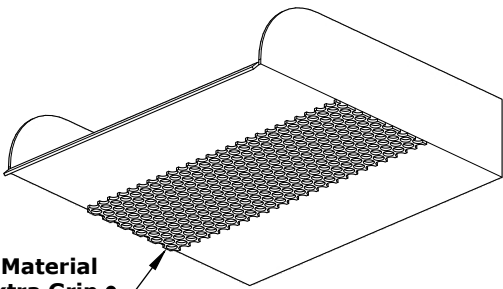

STRAIGHT SPILLWAY

MATERIAL: COPPER

FINISH: SMOOTH PATINA COPPER

ISOMETRIC VIEW

TOP VIEW

Perforated Material
For Extra Grip

ISOMETRIC VIEW

FRONT SIDE VIEW

RIGHT SIDE VIEW

SKU	A	B	C
OPT-SS6	6"	8"	2"
OPT-SS8	8"	8"	2"
OPT-SS10	10"	8"	2"
OPT-SS12	12"	8"	2"