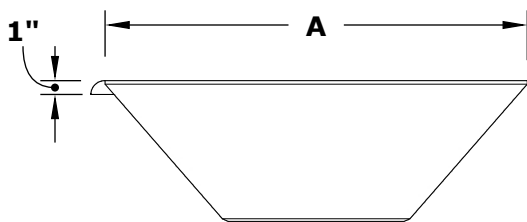

MAYA WATER BOWL- STAINLESS STEEL

ISOMETRIC VIEW

TOP VIEW

RIGHT SIDE VIEW

SECTION CUT

Smooth Flow Water Fitting (1 1/2" Connection)

FRONT SIDE VIEW

1 1/2" Inlet

SKU	A	B	C	D	E	F	GPM
OPT-24SCPW	24"	10"	12"	2"	8"	3.5"	7-10
OPT-30SCPW	30"	10"	15"	2"	8"	3.5"	7-10
OPT-36SCPW	36"	12"	18"	2"	10"	3.5"	7-10

Bowl Material:
Stainless Steel
Includes: Bowl, Scupper, Water Fitting