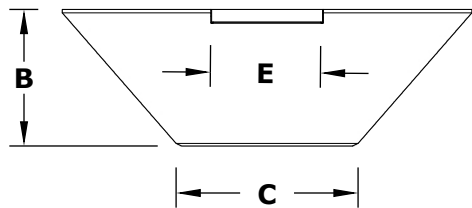

MAYA WATER BOWL- STAINLESS STEEL

ISOMETRIC VIEW

TOP VIEW

RIGHT SIDE VIEW

SECTION CUT

Smooth Flow Water Fitting (1 1/2" Connection)

FRONT SIDE VIEW

1 1/2" Inlet

SKU	A	B	C	D	E	F	GPM
OPT-24SCPW	24"	10"	12"	2"	8"	3.5"	7-10
OPT-30SCPW	30"	10"	15"	2"	8"	3.5"	7-10
OPT-36SCPW	36"	12"	18"	2"	10"	3.5"	7-10

Bowl Material:
Stainless Steel
Includes: Bowl, Scupper, Water Fitting