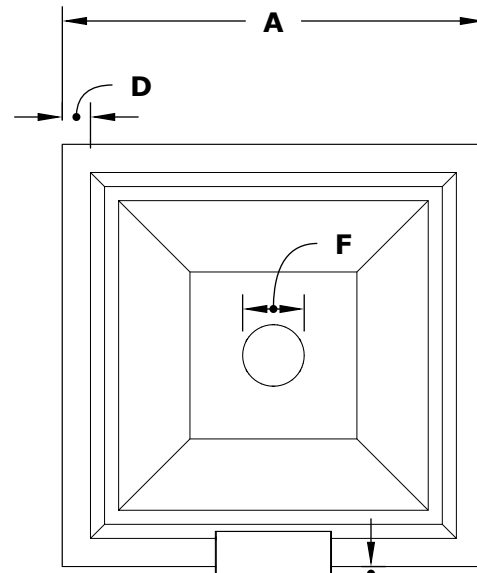

MAYA WATER BOWL- STAINLESS STEEL

ISOMETRIC VIEW

TOP VIEW

RIGHT SIDE VIEW

SECTION CUT

Smooth Flow Water Fitting (1 1/2" Connection)

FRONT SIDE VIEW

1 1/2" Inlet

SKU	A	B	C	D	E	F	GPM
OPT-24SCPW	24"	10"	12"	2"	8"	3.5"	7-10
OPT-30SCPW	30"	10"	15"	2"	8"	3.5"	7-10
OPT-36SCPW	36"	12"	18"	2"	10"	3.5"	7-10

Bowl Material:
Stainless Steel
Includes: Bowl, Scupper, Water Fitting