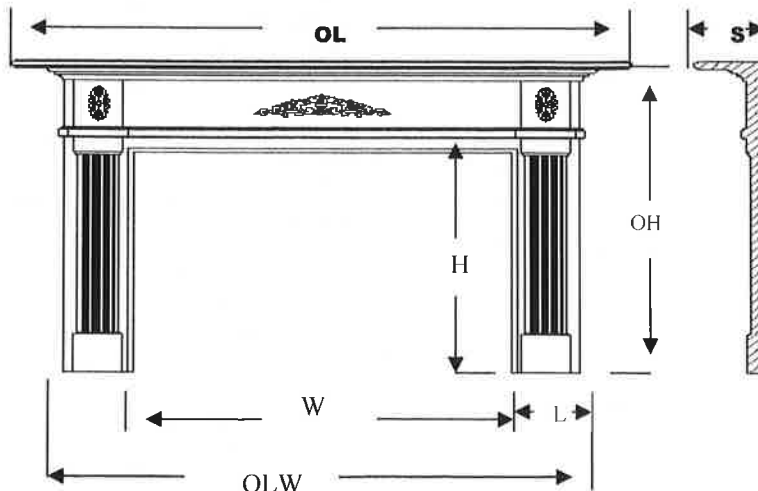

FORSHAW

13200 Exchange Corporate Exchange Drive St. Louis, MO 63044

(800) 367-7429 -314-874-4300 – Fax 314-874-4339

www.forshawmantels.com

CUSTOM MANTEL ORDER FORM & SPECIFICATIONS
(FULL SURROUND MANTELS)

DEALER _____ CUSTOMER _____ PO# _____

ADDRESS _____ PHONE # _____

STYLE _____ MDF POPLAR OAK CHERRY MAPLE

PAINT/STAIN _____

- (W) FINISHED INSIDE WIDTH _____
  SUBTRACT 2" FORM WIDTH OF FACING WHEN MANTEL SURROUNDS A BRICK FRONT & 1" FROM THE WIDTH OF FACING WHEN MANTEL SURROUNDS TILE, SLATE, OR MARBLE TYPE FACINGS
- (H) FINSHED INSIDE HEIGHT _____
  MEASURE FROM FLOOR UNLESS LEGS WILL REST COMPLETELY ON HEARTH SURFACE, THEN SUBTRACT 1" FOR BRICK OR 1/2" FOR MARBLE SURROUNDS USE THE LARGEST OF SEVERAL MEASUREMENTS ON EACH SIDE AND TOP FROM FRONT OF FACING TO WALL & ADD 1/2
- (R) DEPTH OF RETURN _____

PLEASE PAY ATTENTION TO THE FOLLOWING MEASUREMENTS WHENEVER THERE ARE STRUCTURAL FEATURES AROUND THE FACING OF THE FIREPLACE SUCH AS WINDOWS, LIGHT SWITCHES, DOORS AND RAISED HEARTH. PLEASE SHOW N/A IF NOT APPLICABLE.

CANNOT EXCEED -OR- MUST BE

(OL) OVERALL SHELF LENGTH _____

(OH) OVERALL HEIGHT OF SHELF TO FLOOR _____

(OLW) OUTSIDE LEG WIDTH _____

COMMENTS: _____