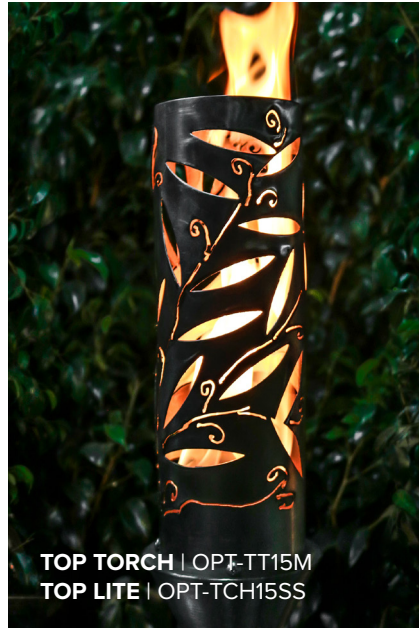

TOP TORCH | OPT-TT15M
TOP LITE | OPT-TCH15SS

HAVANA

Overall Dimensions: (D) 3¾" x (H) 14"
Ignition Type: Match Lit
BTU: 15,000