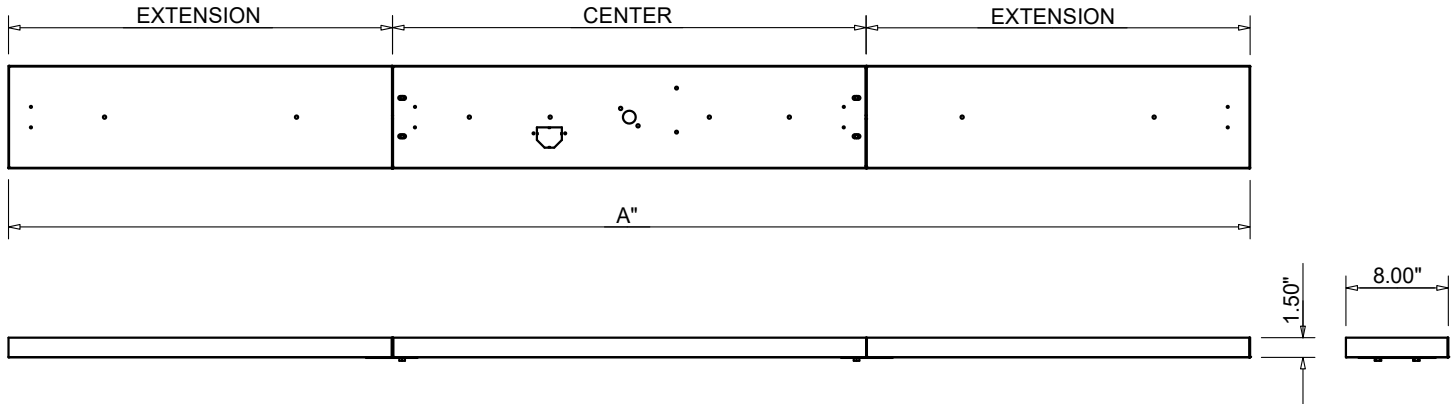

MODEL NUMBER (CENTER)	MODEL NUMBER (EXTENSION)	SIZE (A")
FLP25X8SS	-	25"
FLP37X8SS	-	37"
FLP25X8SS	FLP12X8EXTSS	49"
FLP37X8SS	FLP12X8EXTSS	61"
FLP37X8SS	FLP18X8EXTSS	73"
FLP37X8SS	FLP30X8EXTSS	97"
FLP37X8SS	FLP42X8EXTSS	121"

Material:

- ALL PANS ARE 304 STAINLESS STEEL

Notes:

- FOR USE WITH FIXED PIPING SYSTEMS ONLY.
- ALL ENCLOSURES REQUIRE 4 each 18 SQ/IN VENTS ON OPPOSING SIDES AND ADEQUATE DRAINAGE.
- RESIDENTIAL GAS PRESSURE ONLY
  - Natural Gas: Supply Pressure: Minimum: 3.5" W.C.; Maximum: 7.0" W.C.
  - LP Gas: Supply Pressure: Minimum: 8" W.C.; Maximum: 11.0" W.C.
- MODIFICATION OF PRODUCT WILL VOID ANY WARRANTY.
- FOLLOW ALL MANUFACTURER INSTALLATION INSTRUCTIONS AND LOCAL CODES.
- ALL DIMENSIONS ARE CONSIDERED TRUE AND REFLECT MANUFACTURER'S SPECIFICATIONS AS OF THE REVISION DATE.
- DO NOT SCALE DRAWING.
- THESE DRAWINGS ARE FOR SIZING AND PLANNING PURPOSES. ALL INFORMATION CONTAINED HEREIN WAS CURRENT AT THE TIME OF DEVELOPMENT. THE MANUFACTURER'S RESPONSIBLE FOR THE ACCURACY OF THE DRAWING.