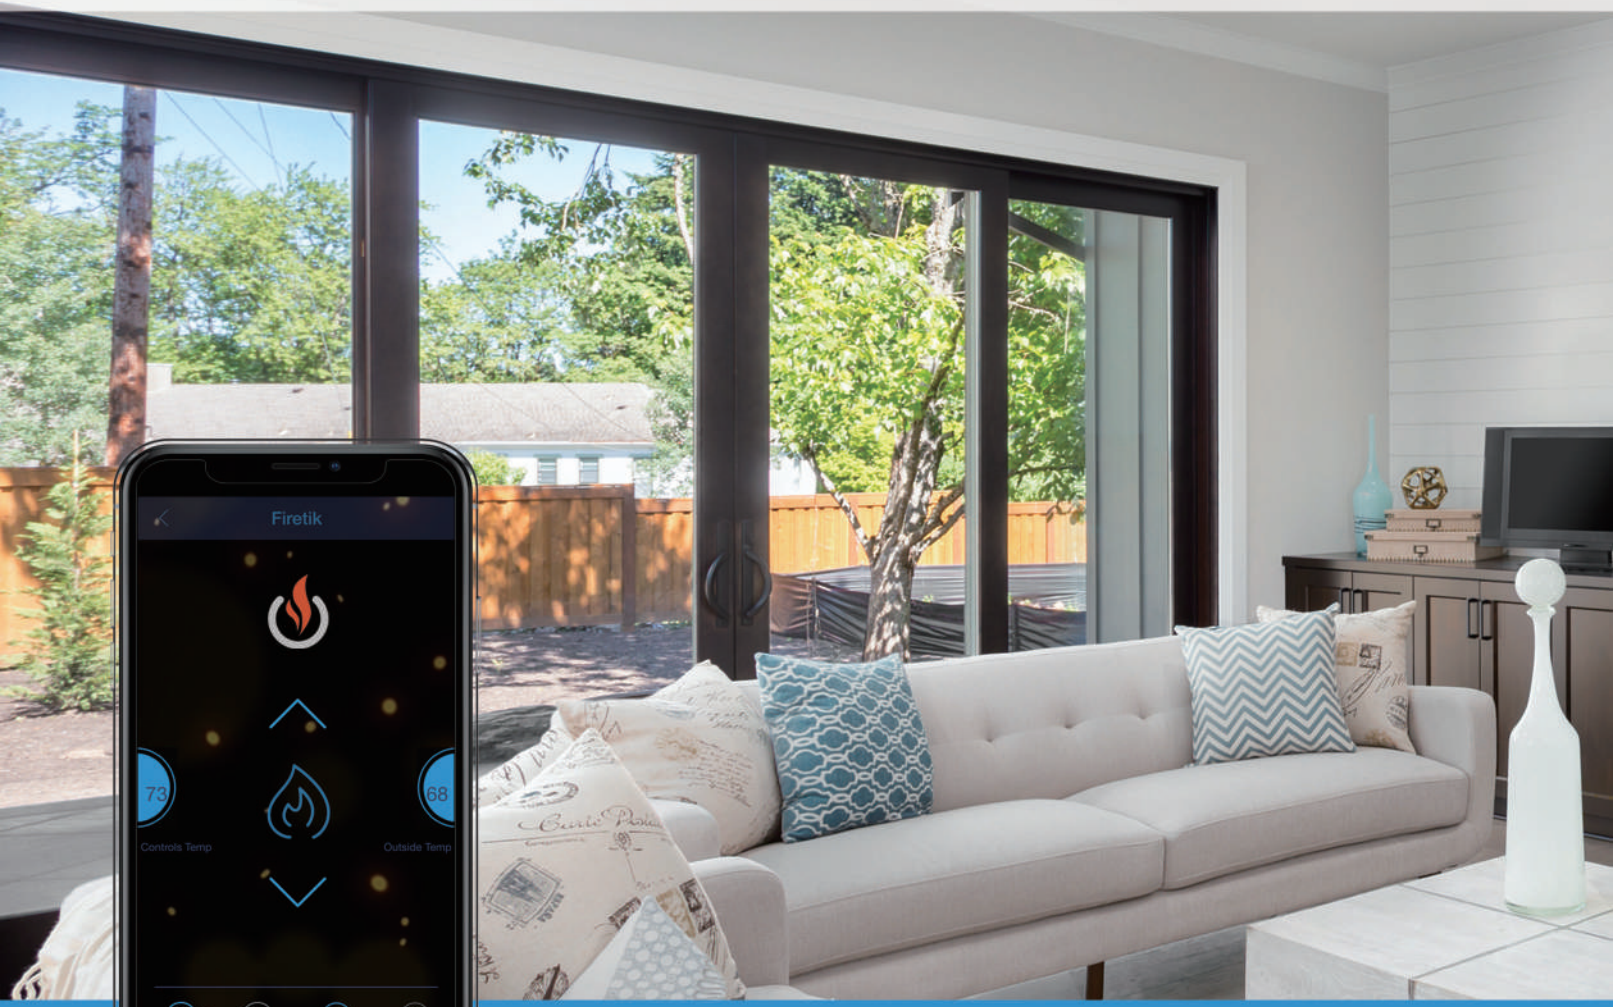

Firetik is a smart module that controls compatible Maxitrol control systems. The easy plug and play harness instantly gives you control of your fireplace with a smart device using Bluetooth technology.