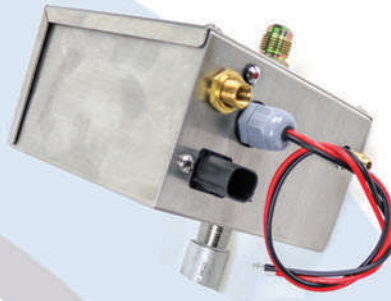

Comes with:

5v USB Power Supply

**iOS
Android App**

**Cross
Platform Compatibility**

Specifications

Part Number	FT-WBECS-1
Dimensions	L - 5.5" x W - 5.5" x H - 4.5"
Software	V2.0
Input Voltage	12VAC
Operating temperature	-20F to 175F
Ignitor	Hot Surface (HSI)
Diagnostics	Onboard LED reporting
Thermocouple	Flame Sense
Connection	2P WeatherProof Connector
Warranty	24 months RTB
Power Supply	Sealed Transformer with 120VAC plug
Enclosure	Stainless Steel
Certification	CSA Certified 229521-165058

Comes with:

**5-24vDC or AC
Input**

Optional:

**WeatherSmart
Module**

The Weather Beater Electronic Control System will automatically light and monitor your outdoor fire features with the flip of a switch.